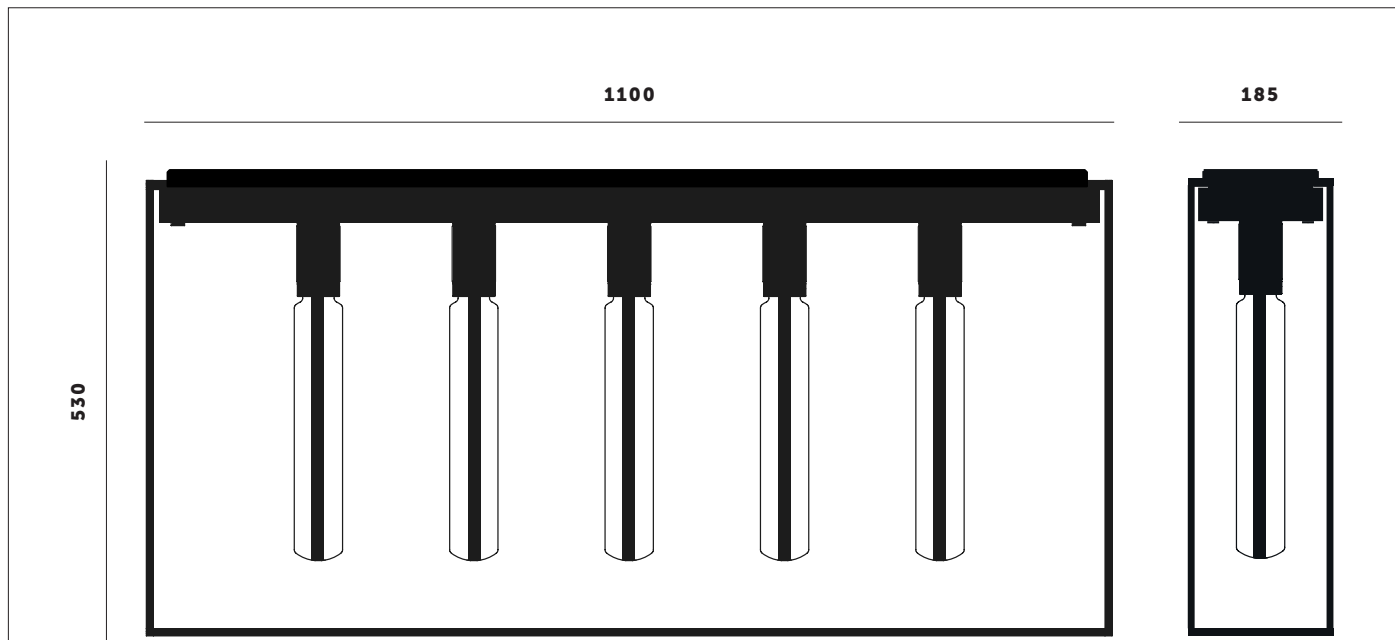

BUSTER + PUNCH

LONDON

CAGED CEILING 5.0

TECH SPEC

CAGED CEILING 5.0

CAGED Ceiling 5.0 is a large rectangular chandelier. The light is made from a matt black metal cage and uses five LED BUSTER BULB / TUBES. The 5.0 is perfect for putting over bars or dinner tables, and can be surface mounted directly to the ceiling or elongated with additional extension cages measuring up to 1 meter.

busterandpunch.com
info@busterandpunch.com

BUSTER + PUNCH

LONDON

CAGED CEILING 5.0

TECH SPEC

<p>PRODUCT:</p>	<p>SKU:</p>	<p>MOUNTING OPTIONS:</p>
<p> White marble</p> <p> Black marble</p> <p> Extension Kit / 1 x 500mm</p>	<p>RCA-14372</p> <p>RCA-02373</p> <p>RCA-02406</p>	<p> Ceiling surface mounted</p> <p> Extension cage mounted</p>
<p>SPECIFICATIONS:</p>		<p>EXTENSION CAGES:</p>
<p>Ceiling surface / pendant light Matt black metal cage Matt black knurled details E27 / 200-240V / IP20 Buster Bulb / Tube (included)</p> <p>Light source (included): 5 x BUSTER BULBS / TUBES 5W dimmable warm white LED</p> <p>Care instructions: Wipe with damp cloth with no loose hairs, avoid using any chemicals. Please note all finishes are prone to aging.</p>		<p>Total drop length: 1030</p> <p>Extension cage length: 500</p>  <p>*This is a heavy product. Ensure that the ceiling fixing method is suitable for the type of ceiling used.</p>