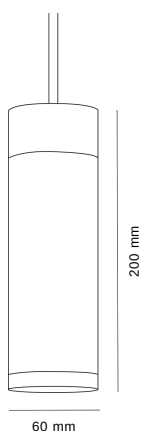

DATA SHEET

Patrone Pendant Lamp, 200 mm

P102
Brass

P104
Browned

P106
Black-browned

Design Features

Provides ambient, accent and task lighting
Compatible with standard GU10 LED
The cylinder luminaire emits glare-free, downwardly directed light
Available in pure brass, browned brass and black-browned brass
Part of the Patrone Lighting Series
Designed, crafted and finished by hand in Copenhagen, Denmark

Materials

The fixture of the lamp is made from solid brass. An individually surface treatment enhances the material with a refined and unique finish. Variations in colour may occur and must be considered as an inherent and unique part of the hand-finished product.

| | |
|----------------------|-------------------------------------|
| Category | Lighting |
| Product Type | Wall lamp |
| Product Name | Patrone Wall Lamp |
| Main Material | Solid Brass |
| Inner / Outer shade | Brass (solid, browned or blackened) |
| Cord | Textile, black 3 m |
| Dimensions | D: 60 mm H: 200 mm |
| Net Weight (Kg) | 0,63 |
| Environment | Indoor |
| Spare Part | Brass Care Kit (not included) |
| Master Packaging | 1 |
| Dimensions Packaging | H: 400 mm x D: 80 mm |
| Gross Weight (Kg) | 0,79 |
| Packaging Type | Black tube box |
| Light Source | GU10 LED Max 4/50 Watts |
| Voltage | 220-240V - 50Hz |
| Bulb Included | No |
| Switched | No |
| Dimmer Compatible | Yes |
| Certification | CE, Class II |
| Rating | IP20 |
| Variants | 3 |
| Lead Time | 3 weeks |
| Design | Kasper Thorup |
| Design year | 2020 |
| Country of Origin | Denmark |