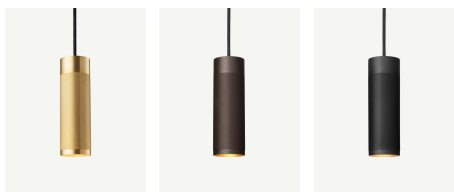

DATA SHEET

Patrone Pendant Lamp, 200 mm

P102
Brass

P104
Browned

P106
Black-browned

Design Features

Provides ambient, accent and task lighting
Compatible with standard GU10 LED
The cylinder luminaire emits glare-free, downwardly directed light
Available in pure brass, browned brass and black-browned brass
Part of the Patrone Lighting Series
Designed, crafted and finished by hand in Copenhagen, Denmark

Materials

The fixture of the lamp is made from solid brass. An individually surface treatment enhances the material with a refined and unique finish. Variations in colour may occur and must be considered as an inherent and unique part of the hand-finished product.

| | |
|----------------------|-------------------------------------|
| Category | Lighting |
| Product Type | Wall lamp |
| Product Name | Patrone Wall Lamp |
| Main Material | Solid Brass |
| Inner / Outer shade | Brass (solid, browned or blackened) |
| Cord | Textile, black 3 m |
| Dimensions | D: 60 mm H: 200 mm |
| Net Weight (Kg) | 0,63 |
| Environment | Indoor |
| Spare Part | Brass Care Kit (not included) |
| Master Packaging | 1 |
| Dimensions Packaging | H: 400 mm x D: 80 mm |
| Gross Weight (Kg) | 0,79 |
| Packaging Type | Black tube box |
| Light Source | GU10 LED Max 4/50 Watts |
| Voltage | 220-240V - 50Hz |
| Bulb Included | No |
| Switched | No |
| Dimmer Compatible | Yes |
| Certification | CE, Class II |
| Rating | IP20 |
| Variants | 3 |
| Lead Time | 3 weeks |
| Design | Kasper Thorup |
| Design year | 2020 |
| Country of Origin | Denmark |