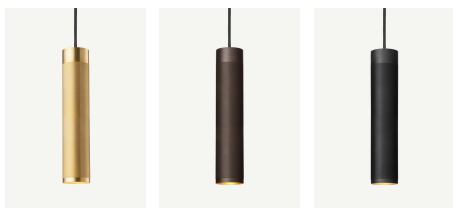

DATA SHEET

Patrone Pendant Lamp, 300 mm

PL102
Brass

PL104
Browned

PL106
Black-browned

Design Features

Provides ambient, accent and task lighting
Compatible with standard GU10 LED
The cylinder luminaire emits glare-free, downwardly directed light
Available in pure brass, browned brass and black-browned brass
Part of the Patrone Lighting Series
Designed, crafted and finished by hand in Copenhagen, Denmark

Materials

The fixture of the lamp is made from solid brass. An individually surface treatment enhances the material with a refined and unique finish. Variations in colour may occur and must be considered as an inherent and unique part of the hand-finished product.

Category	Lighting
Product Type	Wall lamp
Product Name	Patrone Wall Lamp
Main Material	Solid Brass
Inner / Outer shade	Brass (solid, browned or blackened)
Cord	Textile, black 3 m
Dimensions	D: 60 mm H: 300 mm
Net Weight (kg)	0,86
Environment	Indoor
Spare Part	Brass Care Kit (not included)
Master Packaging	1
Dimensions Packaging	H: 500 mm x D: 80 mm
Gross Weight (kg)	1,05
Packaging Type	Black tube box
Light Source	GU10 LED Max 4/50 Watts
Voltage	220-240V - 50Hz
Bulb Included	No
Switched	No
Dimmer Compatible	Yes
Certification	CE, Class II
Rating	IP20
Variants	3
Lead Time	3 weeks
Design	Kasper Thorup
Design year	2020
Country of Origin	Denmark