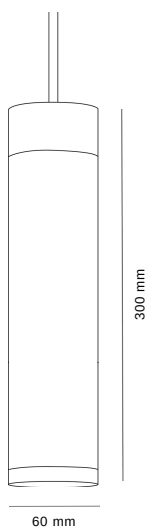

DATA SHEET

Patrone Pendant Lamp, 300 mm

PL102
Brass

PL104
Browned

PL106
Black-browned

Design Features

Provides ambient, accent and task lighting
Compatible with standard GU10 LED
The cylinder luminaire emits glare-free, downwardly directed light
Available in pure brass, browned brass and black-browned brass
Part of the Patrone Lighting Series
Designed, crafted and finished by hand in Copenhagen, Denmark

Materials

The fixture of the lamp is made from solid brass. An individually surface treatment enhances the material with a refined and unique finish. Variations in colour may occur and must be considered as an inherent and unique part of the hand-finished product.

Category	Lighting
Product Type	Wall lamp
Product Name	Patrone Wall Lamp
Main Material	Solid Brass
Inner / Outer shade	Brass (solid, browned or blackened)
Cord	Textile, black 3 m
Dimensions	D: 60 mm H: 300 mm
Net Weight (kg)	0,86
Environment	Indoor
Spare Part	Brass Care Kit (not included)
Master Packaging	1
Dimensions Packaging	H: 500 mm x D: 80 mm
Gross Weight (kg)	1,05
Packaging Type	Black tube box
Light Source	GU10 LED Max 4/50 Watts
Voltage	220-240V - 50Hz
Bulb Included	No
Switched	No
Dimmer Compatible	Yes
Certification	CE, Class II
Rating	IP20
Variants	3
Lead Time	3 weeks
Design	Kasper Thorup
Design year	2020
Country of Origin	Denmark